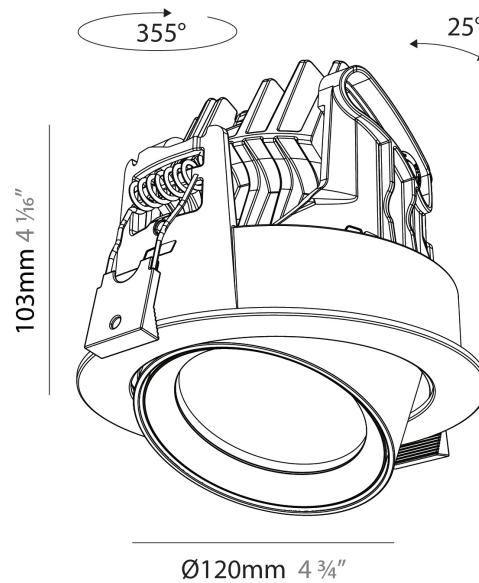

PHYSICAL

Aperture Sizes - Downlights: 2"
Shape: Cylinder
Diameter (mm): 120
Diameter (in): 4 3/4"
Height (mm): 103
Height (in): 4 1/8"
Min. Recessing Depth (mm): 120
Min. Recessing Depth (in): 4 3/4"
Weight (kg): 0.651
Diffuser: Lens Pack - No Lens / Opal / Linear Spread Lens / Honeycomb / Spread Lens
Fixture Finish: SSR / BKV / CWI / CRY / HAB / UFT / ITA / RUA / FTG / MYG / LOD / PUS / FRO / FUP / KIA / POP / BLS / SPG / MEY / GOH / CHC / COM / ABZ / JAG / OBR / MOS / ROR
Fixture Material: Aluminum
Cut-out Measurements: Dia. 112mm / 4 7/16"

ELECTRICAL

Lamp Type: LED (Zhaga Standard)
Input Wattage (W): 34
Total Output Wattage (W): 30.9
Dimming: Tri-Mode (Non-Dimming and Phase Dimming (120Vac only) and 0-10V Dimming)
Driver Included: No
Driver Location: Recessed Housing
Driver Type: Constant Current - Universal
Driver Class: Class 2
Input Voltage (V): 120 - 277
Constant Current (MA): 900

LED

Color Temperature (°K): 2700 / 3000 / 3500 / 4000
Max. Delivered Lumen (lm): 3148 / 3355 / 3406 / 3524
Nominal Lumen (lm): 3921 / 4177 / 4242 / 4389
CRI: >90 CRI
Lamp Life (hrs): 50000

OPTICAL

Reflector°: 24 / 36 / 54
Adjustability: Rotational 350° / Tilt 25°

RATINGS AND CERTIFICATIONS

Certified By: Certified for North American Standards
IP rating: IP20